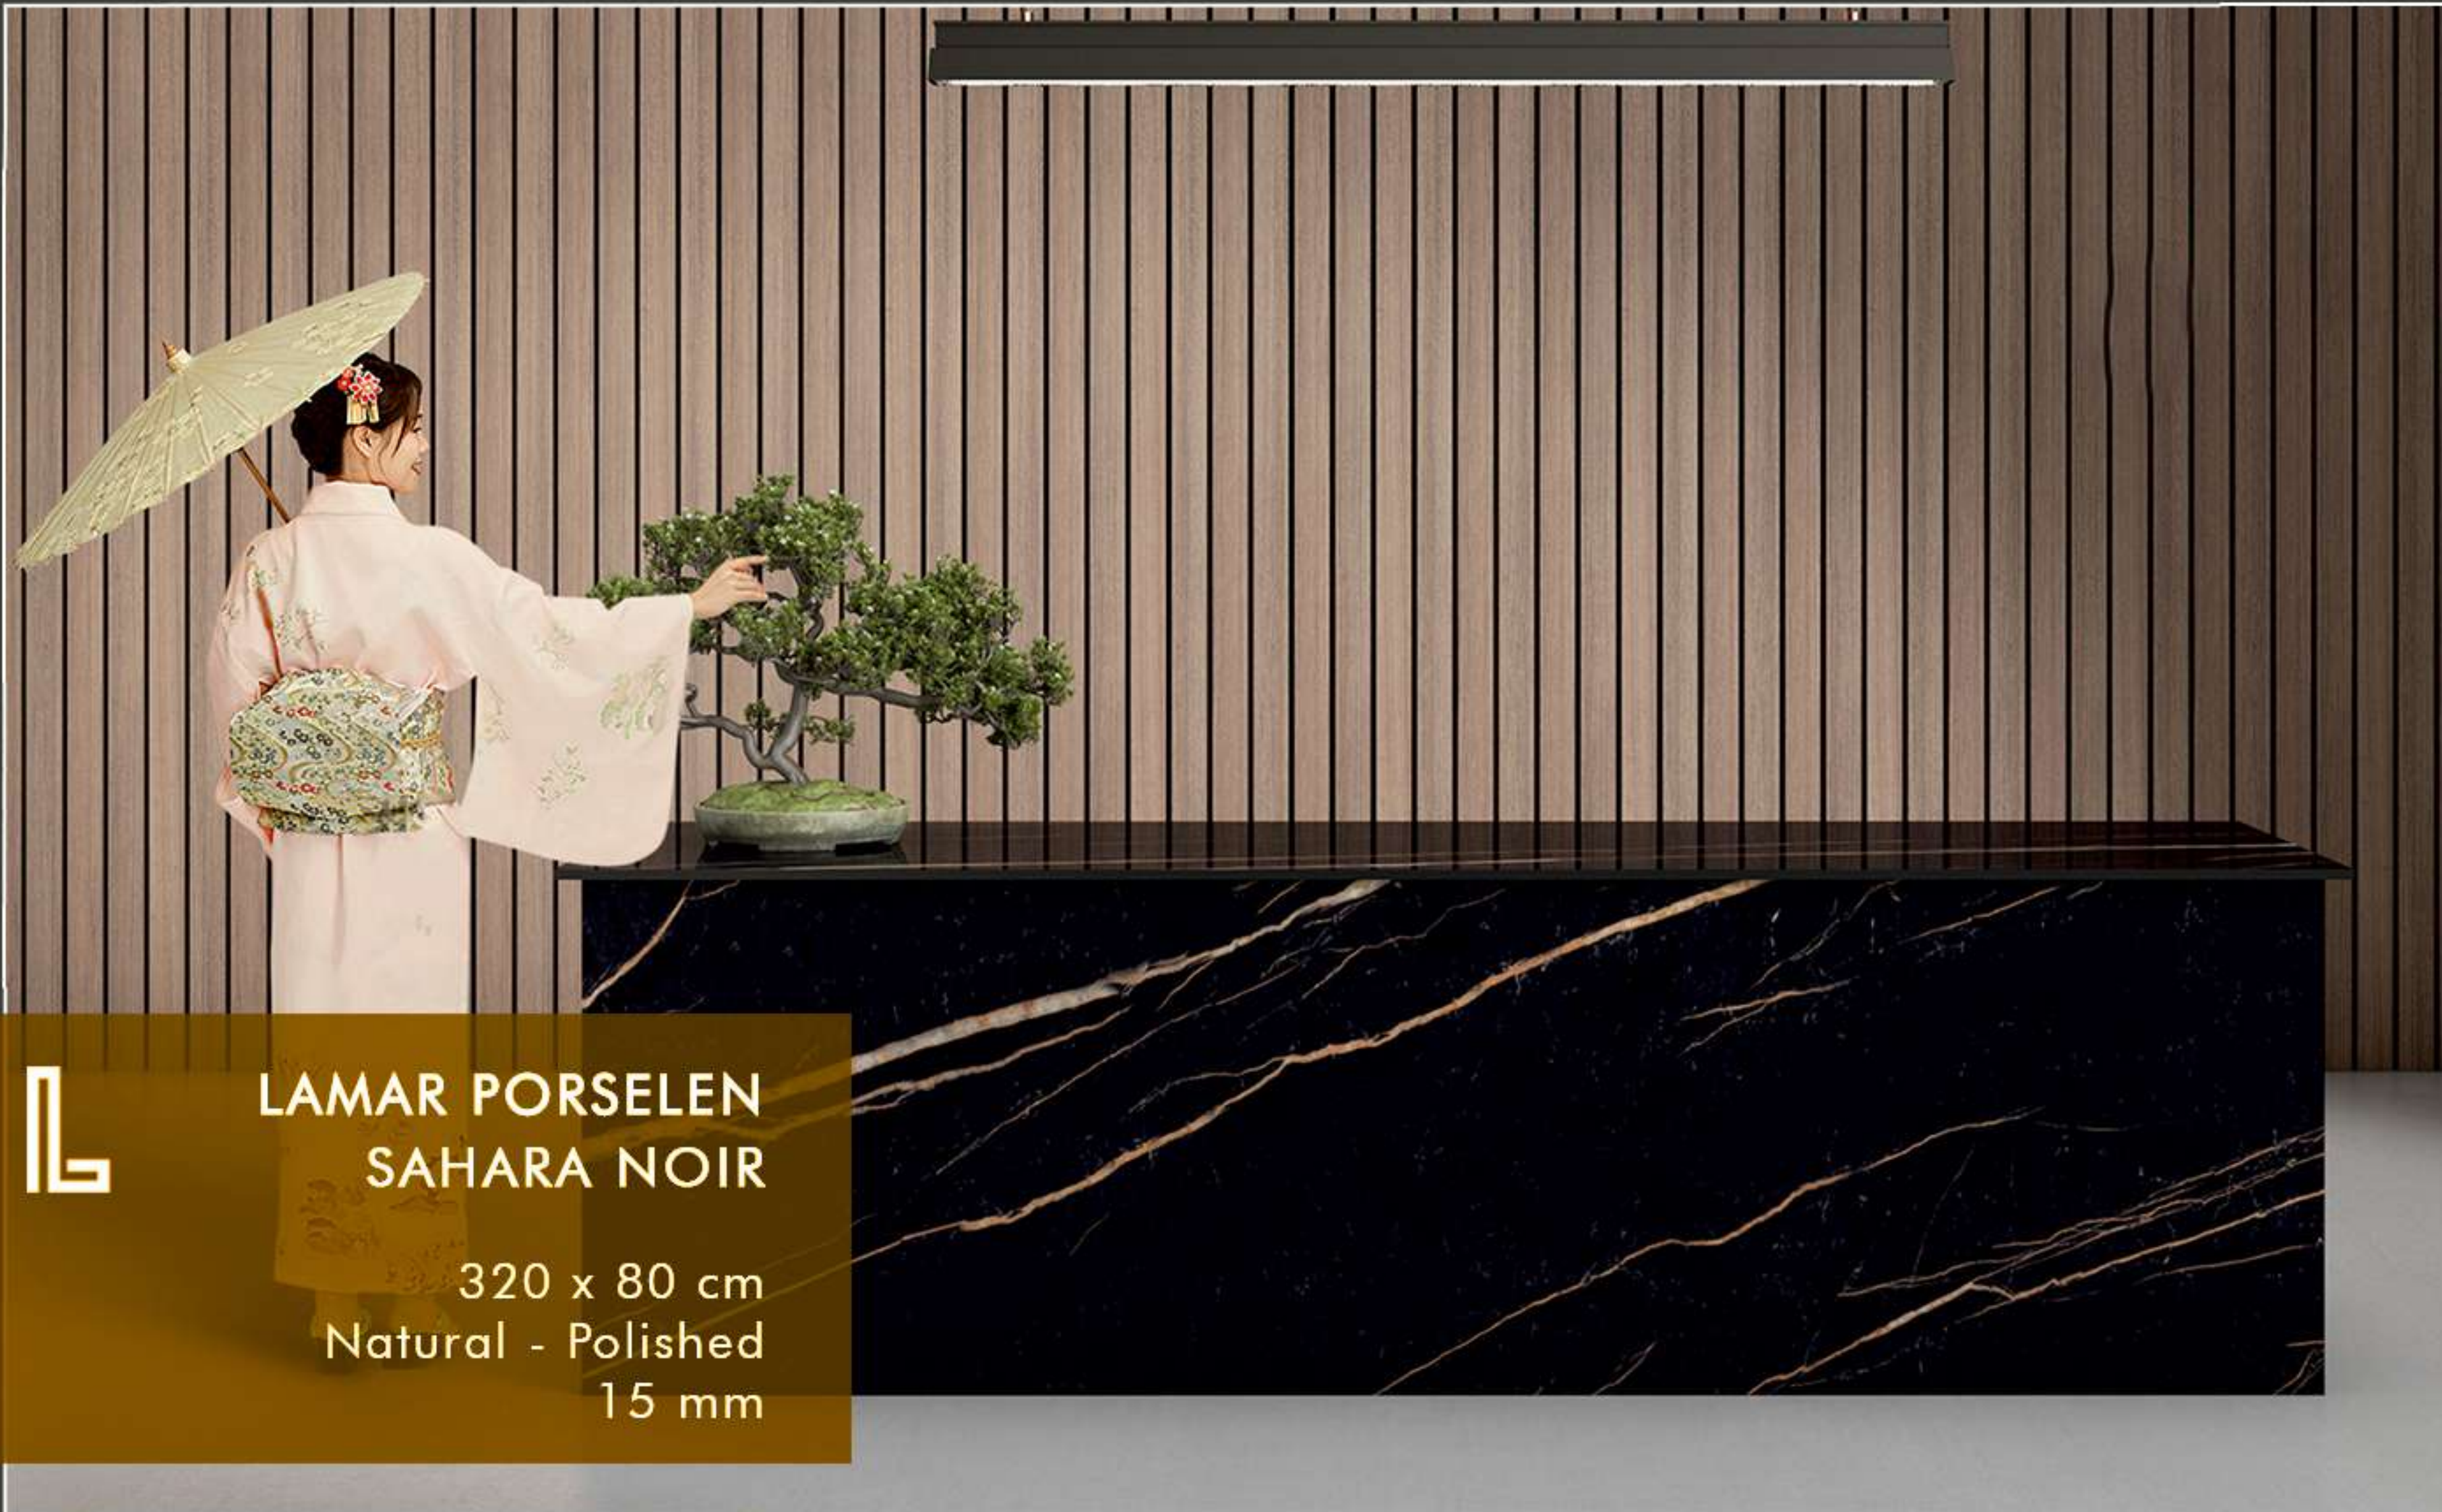

LAMAR PORSELEN
SAHARA NOIR

320 x 80 cm
Natural - Polished
15 mm