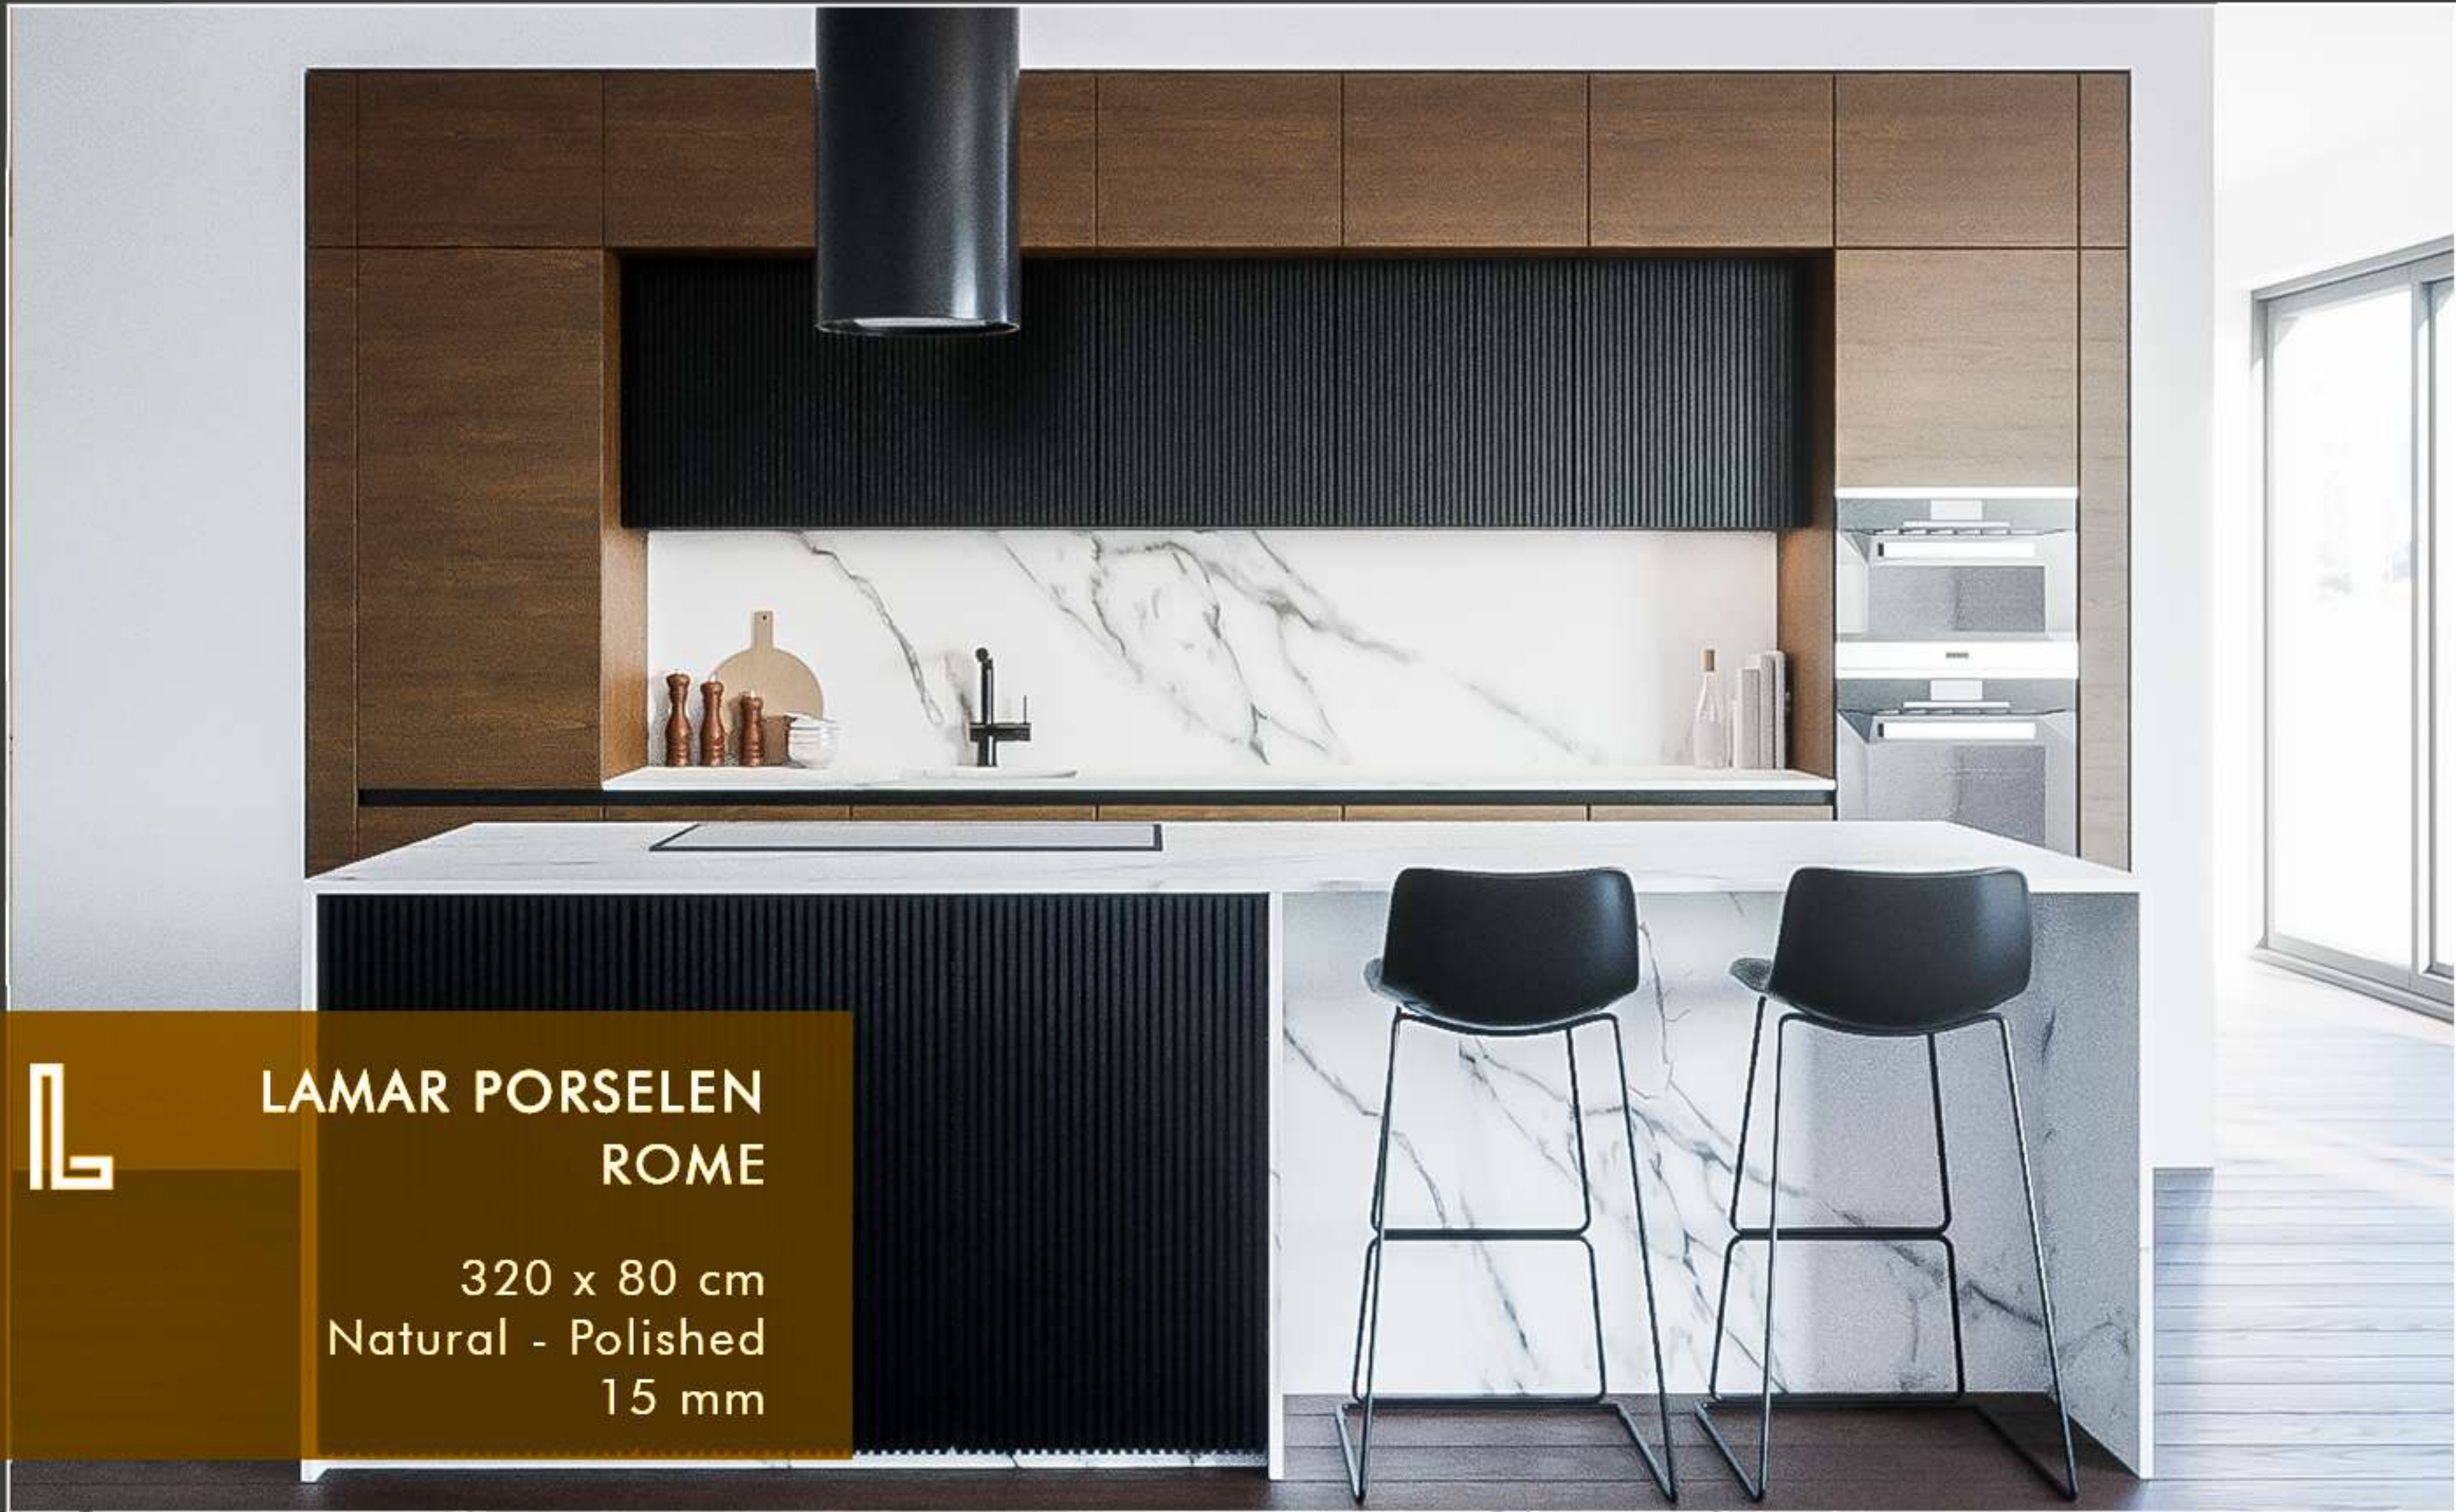

**LAMAR PORSELEN
ROME**

320 x 80 cm
Natural - Polished
15 mm