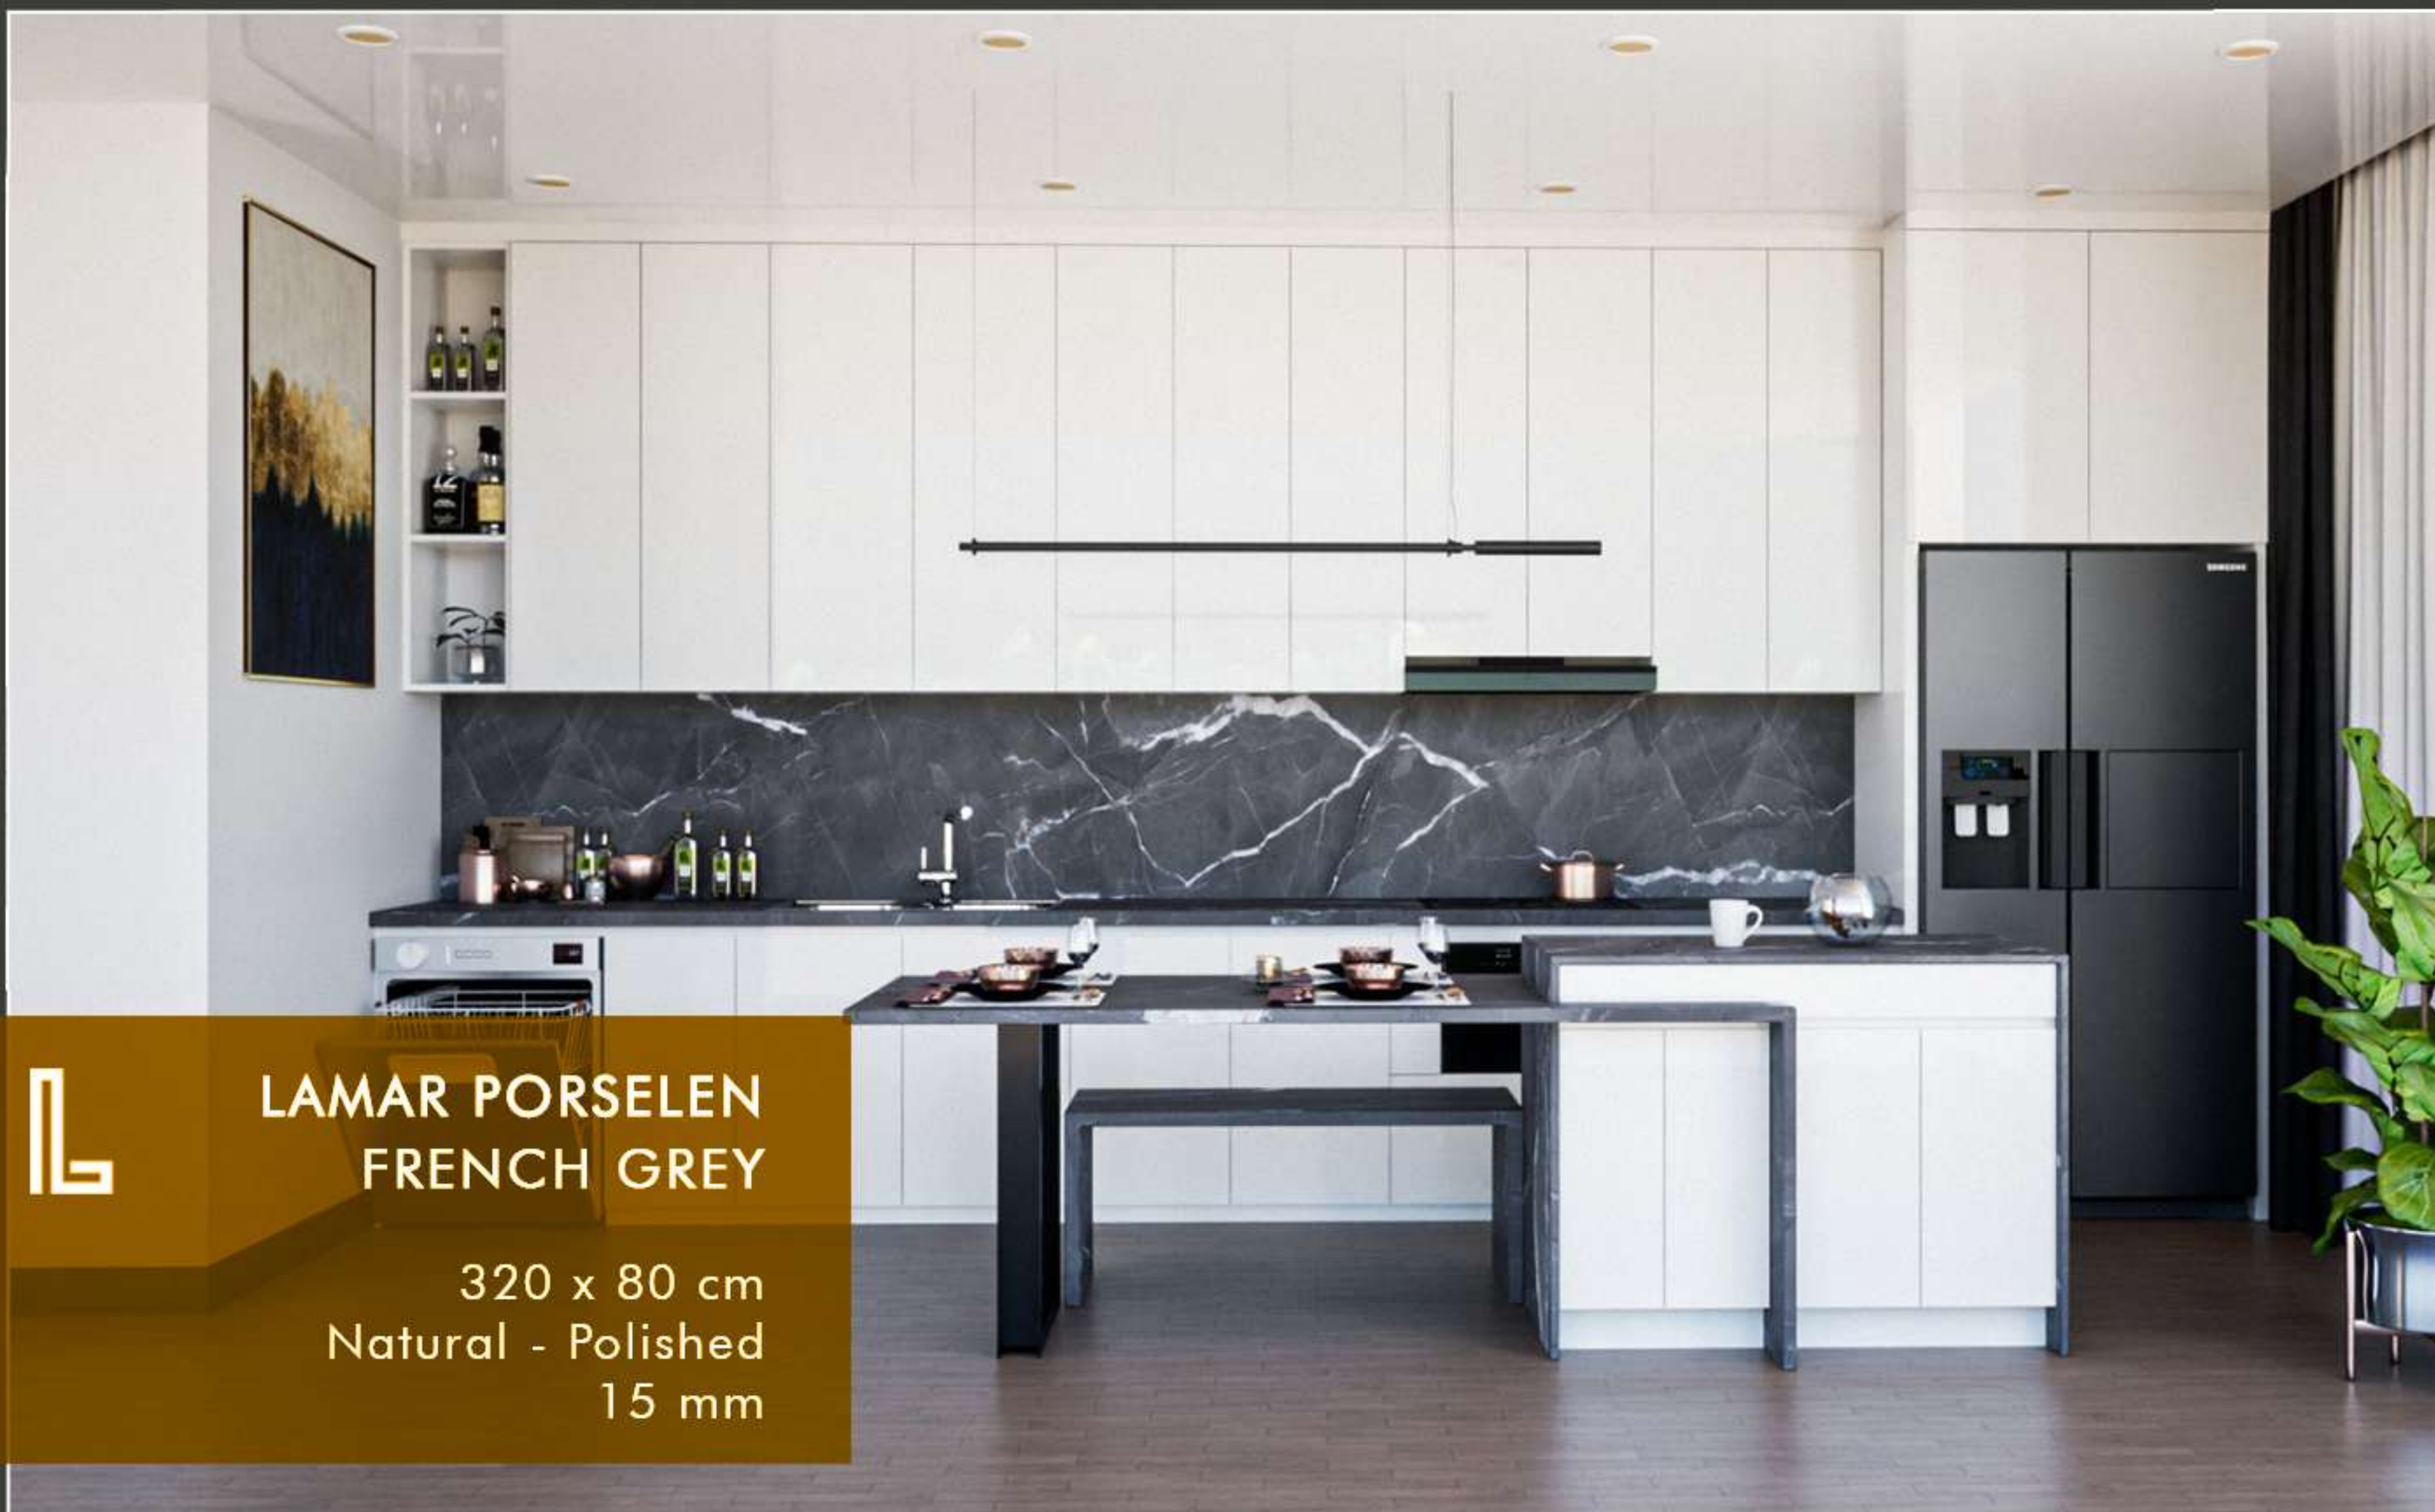

**LAMAR PORSELEN
FRENCH GREY**

320 x 80 cm
Natural - Polished
15 mm