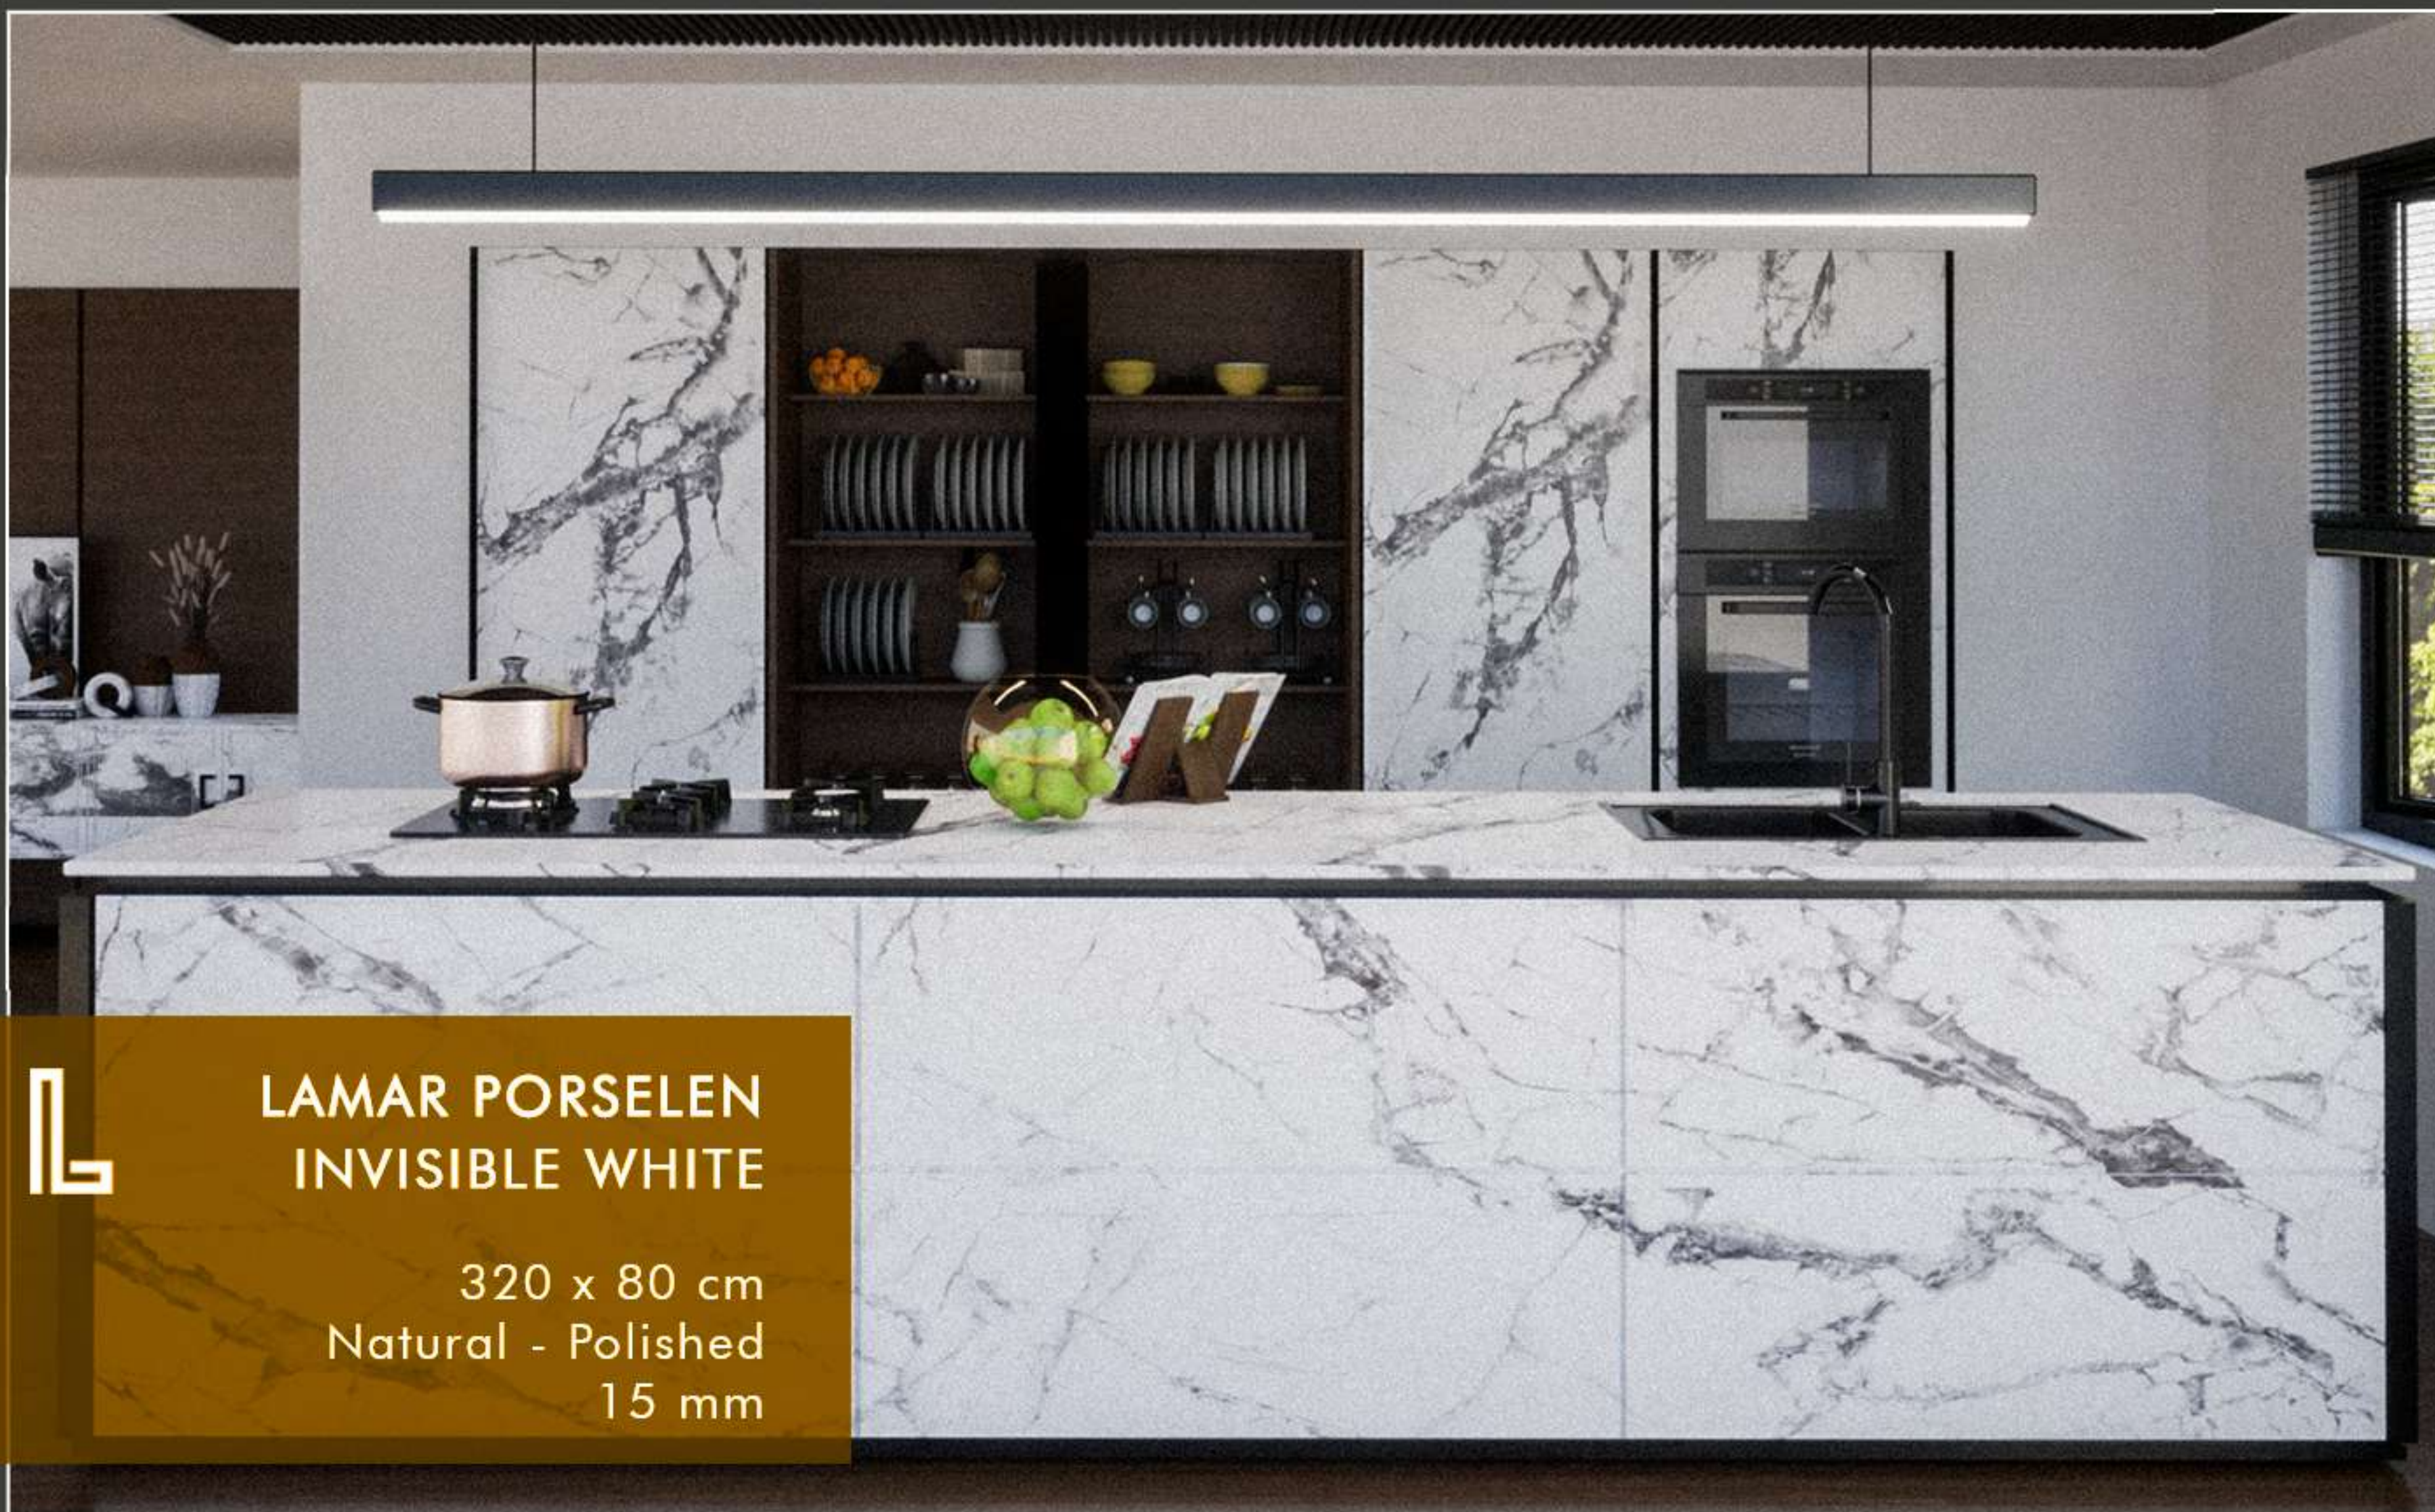

320 x 80 cm
Natural - Polished
15 mm

**LAMAR PORSELEN
INVISIBLE WHITE**

320 x 80 cm
Natural - Polished
15 mm

**LAMAR PORSELEN
MACCHIA**

320 x 80 cm
Natural - Polished
15 mm

LAMAR PORSELEN
MODERN STATUARIO

320 x 80 cm
Natural - Polished
15 mm